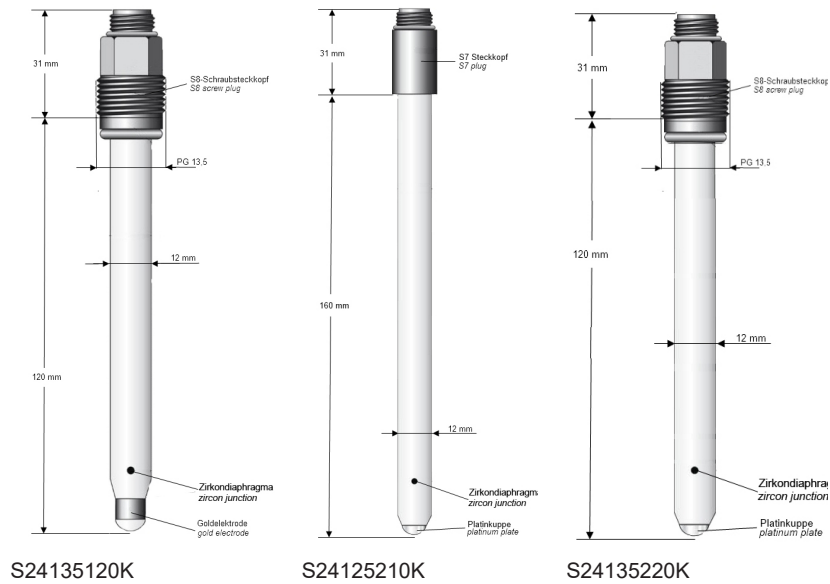

Mechanical Drawing

Measuring drawing

Versions

Artikelnummer	Typ/Ausführung	Beschreibung
S24135110K	211512320	ORP sensor: gold ring, Tepox gel, ceramic junction, S7 plug, 160 mm
S24135120K	211512100	ORP sensor: gold ring, Tepox gel, ceramic junction, S8 plug (swivel PG 13.5), 120 mm
S24125210K	211312320	ORP sensor: platinum cap, Tepox gel, ceramic junction, S7 plug, 160 mm
S24135220K	211312100	ORP sensor: platinum cap, Tepox gel, ceramic junction, S8 plug (swivel PG 13.5), 120 mm