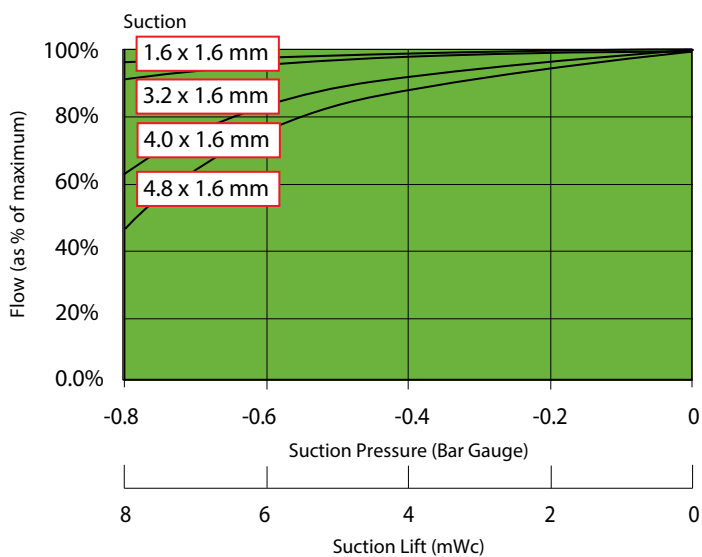

### 4.0 x 1.6 Verderprene Tube Assembly

UK Plug	160.5200	VF ECONOMY EV 045 4.8 VP UK
European Plug	160.5201	VF ECONOMY EV 045 4.8 VP EU
US plug	160.5202	VF ECONOMY EV 045 4.8 VP US

[info@abmoli.com](mailto:info@abmoli.com)  
[WWW.ABMOLI.COM](http://WWW.ABMOLI.COM)

# Verderflex EV500

All dimensions are in mm.  
All dimensions and weights are for guidance only.