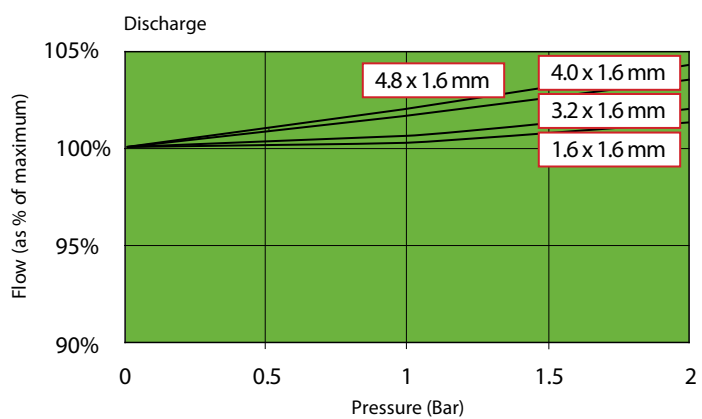

Trademarks

VERDERFLEX® is a registered trademark of Verder International B.V. No permission is granted to use any Verder, trademarks or trade names included in this document without the prior written agreement of Verder International B.V.

© Verder International B.V